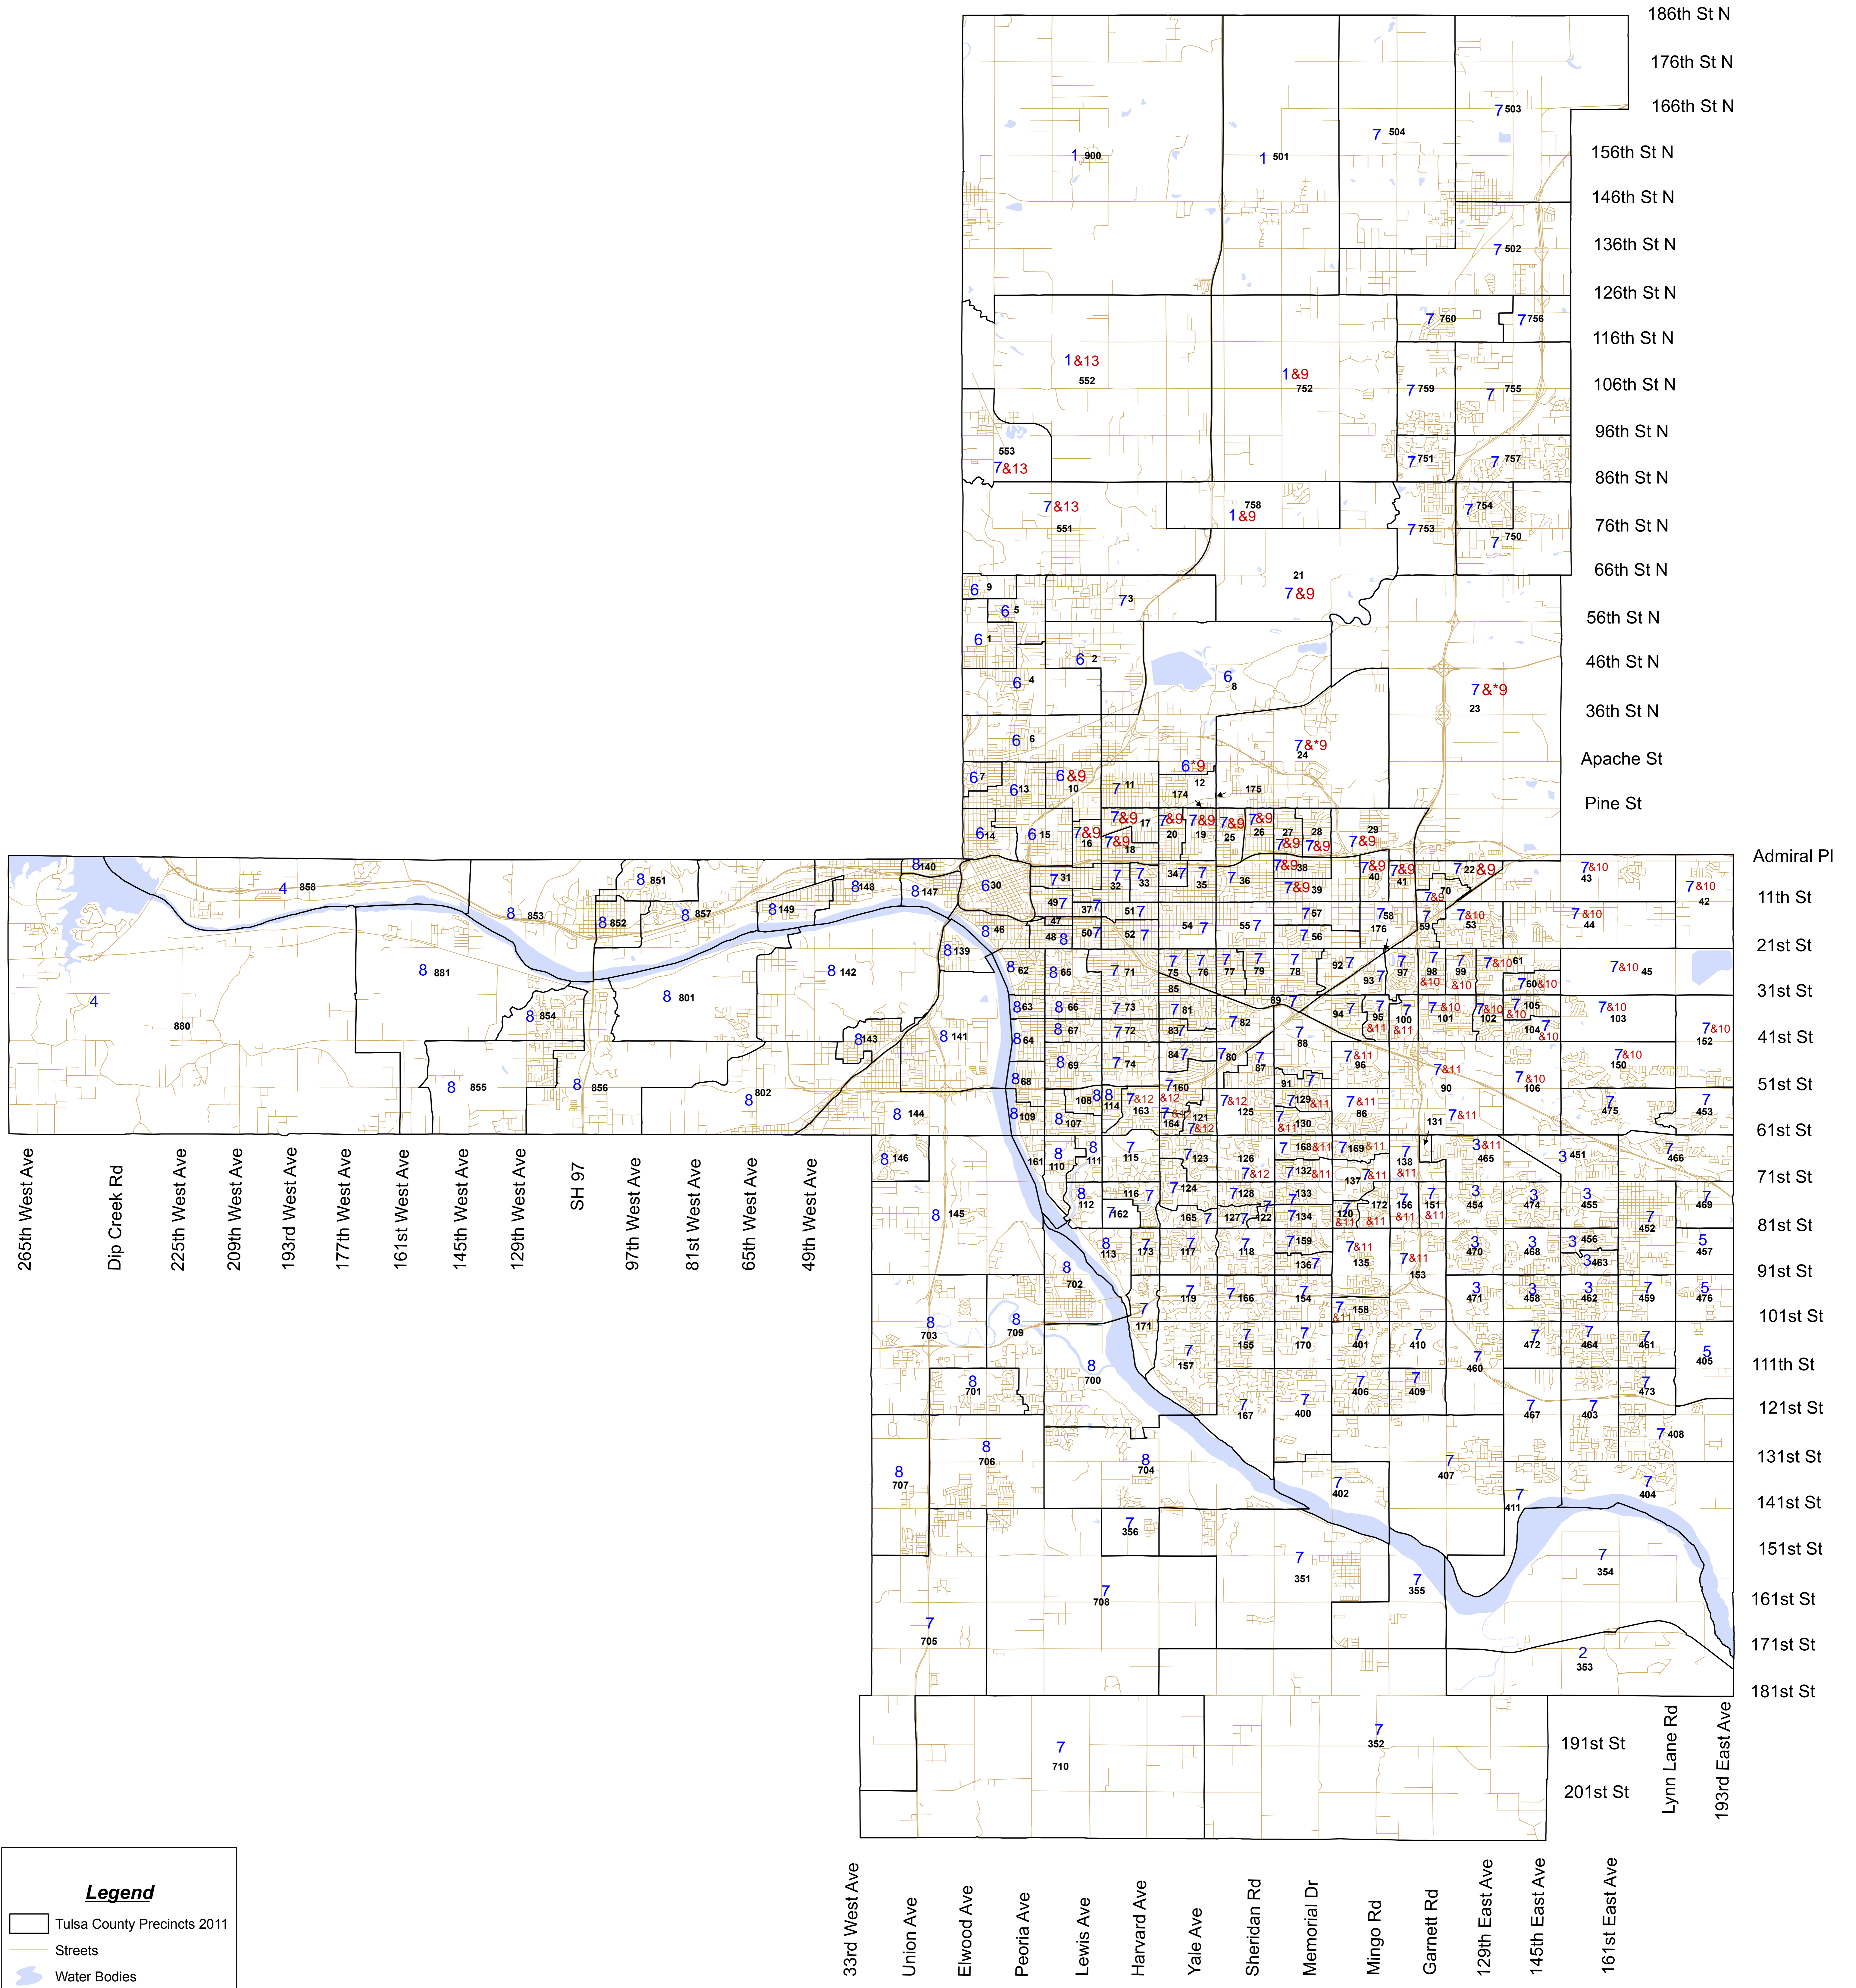

Tulsa County Precincts Adopted December 1, 2011

TULSA STATE/COUNTY BALLOT STYLE (1-8) IS NUMBERED IN BLUE FOR THE CORRESPONDING COUNTY

CITY OF TULSA OFFICE: 3, 6, 7, 9 BALLOT STYLE (9-13) IS NUMBERED IN RED FOR THE CORRESPONDING COUNTY